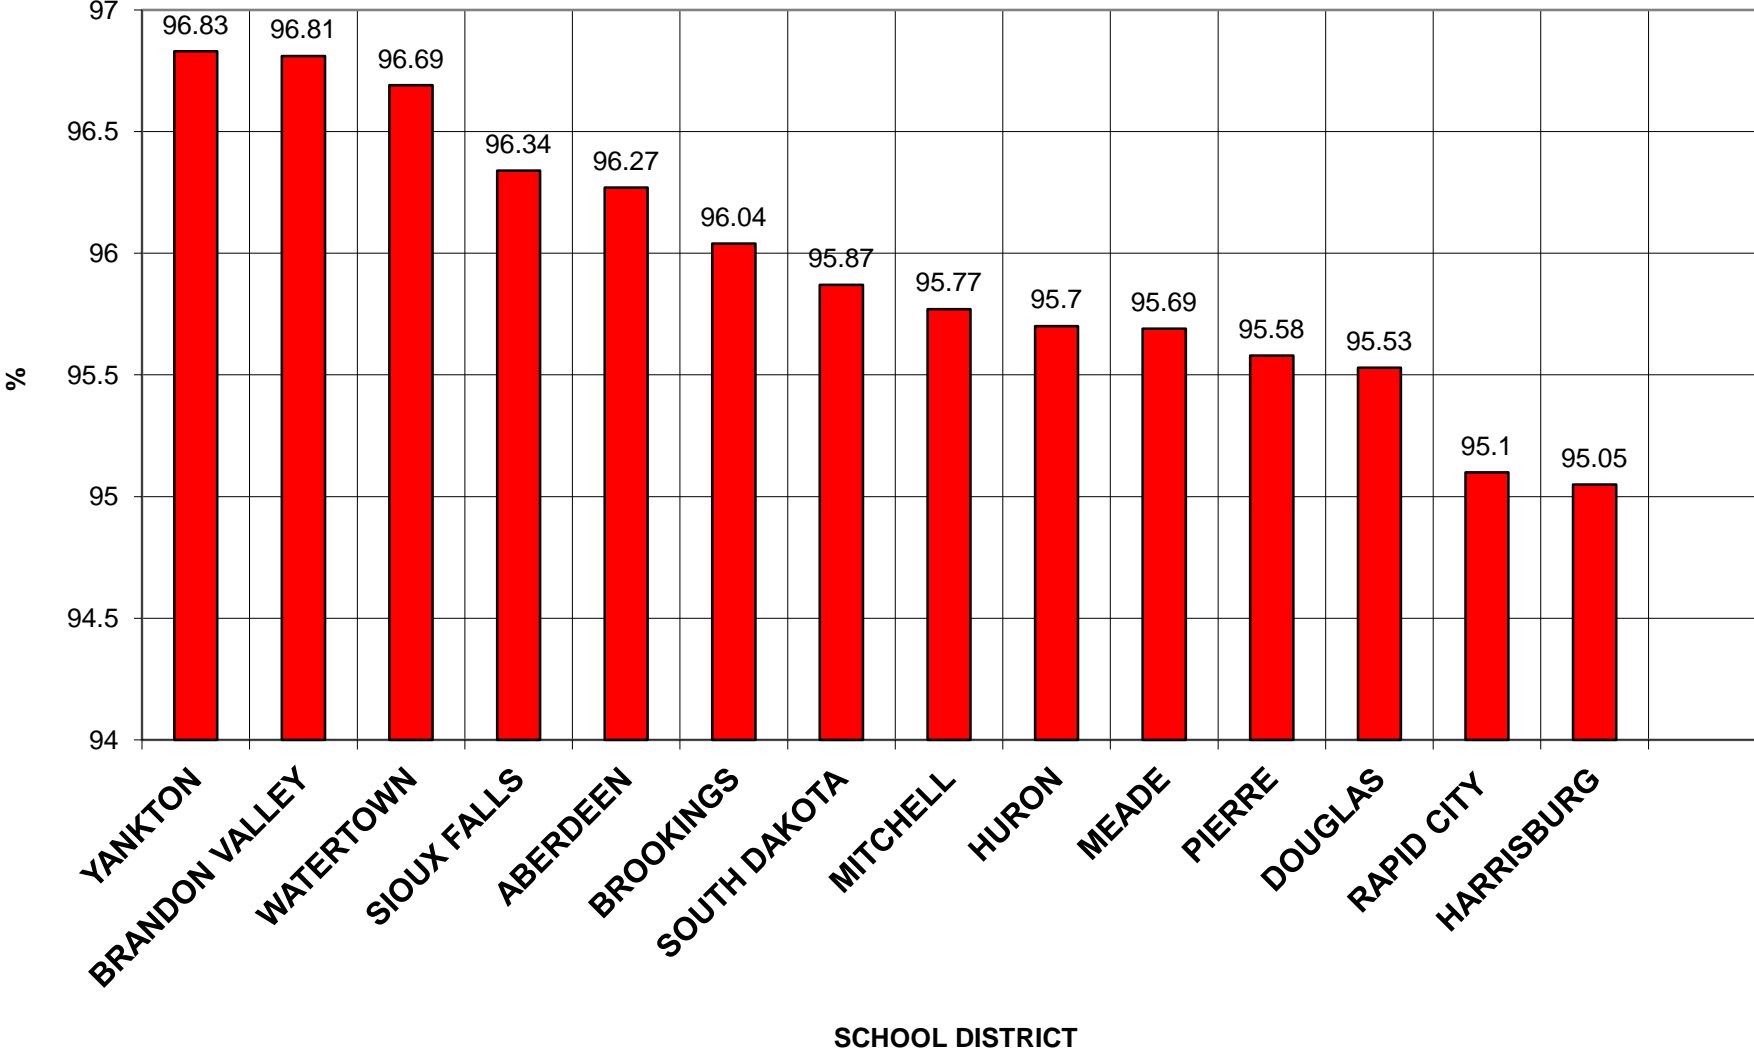

2012 DISTRICT: ATTENDANCE				
	ATTENDANCE			
YANKTON	96.83			
BRANDON VALLEY	96.81			
WATERTOWN	96.69			
SIOUX FALLS	96.34			
ABERDEEN	96.27			
BROOKINGS	96.04			
SOUTH DAKOTA	95.87			
MITCHELL	95.77			
HURON	95.7			
MEADE	95.69			
PIERRE	95.58			
DOUGLAS	95.53			
RAPID CITY	95.1			
HARRISBURG	95.05			

DISTRICT ATTENDANCE